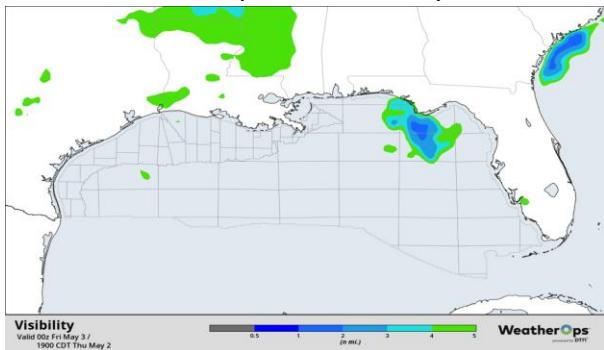

Visibility Forecast 0600 CT May-02

Visibility Forecast 0900 CT May-02

Visibility Forecast 1200 CT May-02

Visibility Forecast 1500 CT May-02

Visibility Forecast 1800 CT May-02

Visibility Forecast 0600 CT May-03