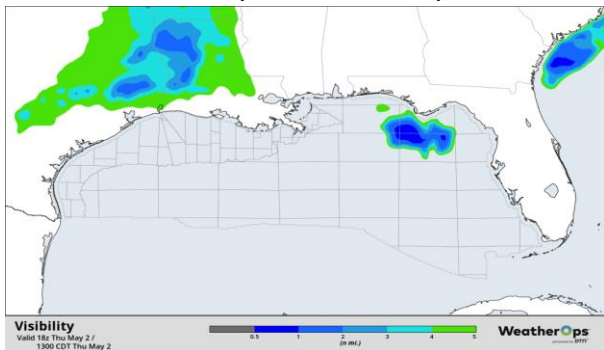

Visibility Forecast 0600 CT May-02

Visibility Forecast 0900 CT May-02

Visibility Forecast 1200 CT May-02

Visibility Forecast 1500 CT May-02

Visibility Forecast 1800 CT May-02

Visibility Forecast 0600 CT May-03