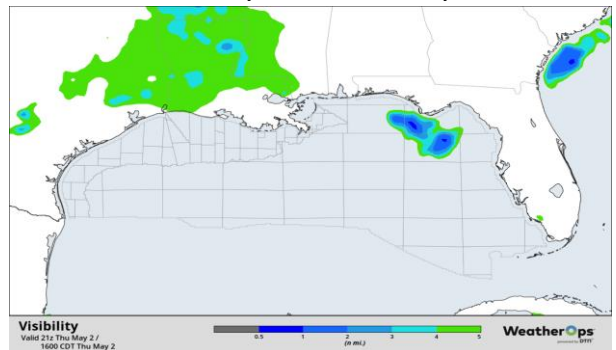

Visibility Forecast 0600 CT May-02

Visibility Forecast 0900 CT May-02

Visibility Forecast 1200 CT May-02

Visibility Forecast 1500 CT May-02

Visibility Forecast 1800 CT May-02

Visibility Forecast 0600 CT May-03