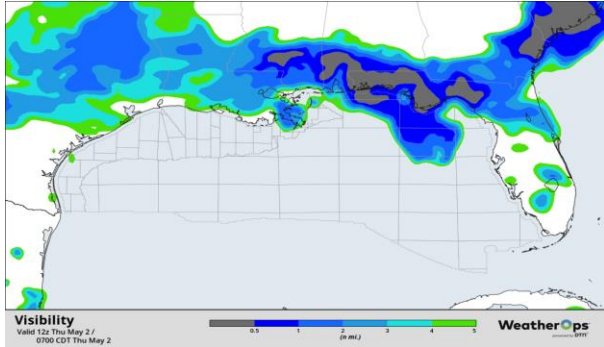

Visibility Forecast 0600 CT May-02

Visibility Forecast 0900 CT May-02

Visibility Forecast 1200 CT May-02

Visibility Forecast 1500 CT May-02

Visibility Forecast 1800 CT May-02

Visibility Forecast 0600 CT May-03