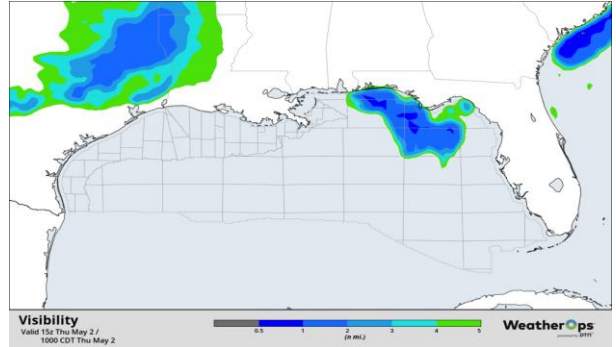

Visibility Forecast 0600 CT May-02

Visibility Forecast 0900 CT May-02

Visibility Forecast 1200 CT May-02

Visibility Forecast 1500 CT May-02

Visibility Forecast 1800 CT May-02

Visibility Forecast 0600 CT May-03