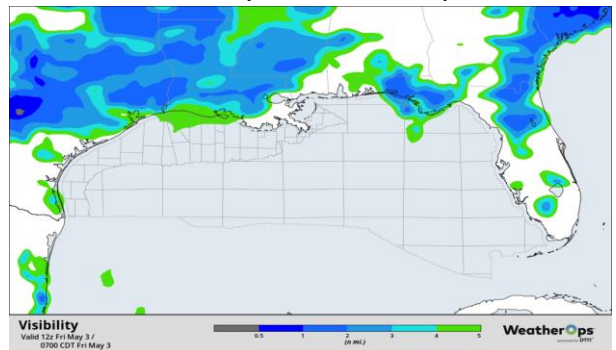

Visibility Forecast 0600 CT May-02

Visibility Forecast 0900 CT May-02

Visibility Forecast 1200 CT May-02

Visibility Forecast 1500 CT May-02

Visibility Forecast 1800 CT May-02

Visibility Forecast 0600 CT May-03